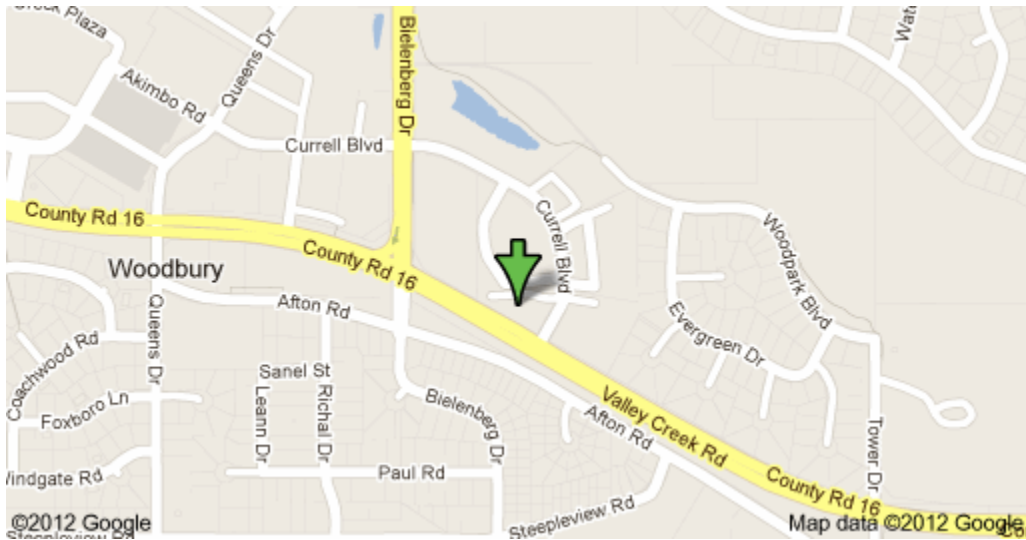

Washington County CDA

Address: 7645 Currell Boulevard, Woodbury, MN 55125

Office Hours: Monday – Friday, 8:00am – 4:30pm

Phone: 651-458-0936 | Fax: 651-458-1696

NORTH

Take 694 South after crossing I94 694 turns into 494 follow to Valley Creek Exit. Take **left** onto Valley Creek, turn **left** onto Bielenberg Dr. and **right** onto Currell Blvd. Curve around and CDA will be on your right past the post office.

SOUTH

Take 494 North to Valley Creek Exit. Take right on to Valley Creek, turn **left** onto Bielenberg Dr. and **right** onto Currell Blvd. curve around and CDA will be on your right past the post office.

If coming from the east on Valley Creek, turn **right** onto Currell, then take your first **left** into our parking lot.